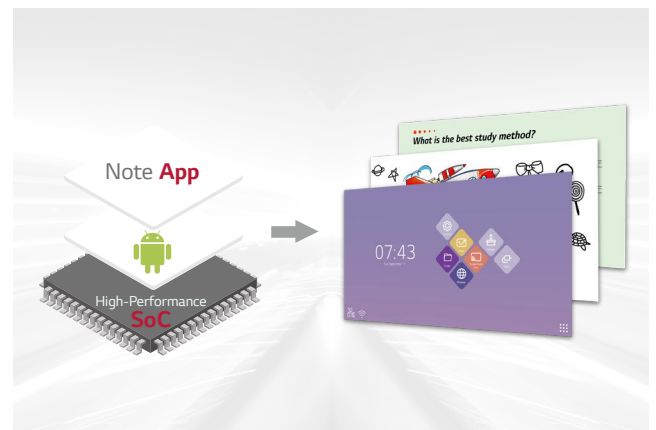

All-in One

The TR3BF/G series integrates both Android OS and Free apps into a high performance SoC, without a PC.