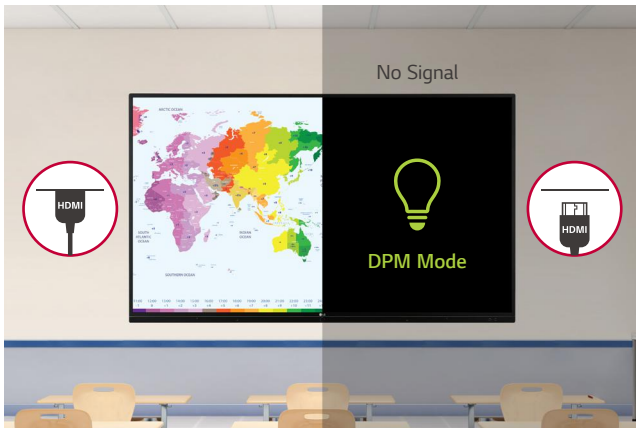

USER FRIENDLY EXPERIENCE

* Image shown is for illustrative purpose only.

DPM (Display Power Management)

By activating DPM function, the display can be set to be on only when there is an input signal, which enables more efficient power management.