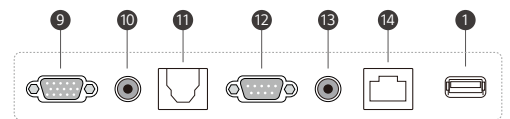

## CONNECTIVITY

Front

Side

Bottom

- 1 USB 2.0
- 2 HDMI OUT
- 3 USB 3.0

- 4 TOUCH OUT 1
- 5 HDMI IN 1
- 6 HDMI IN 2

- 7 HDMI IN 3
- 8 TOUCH OUT 2
- 9 VGA

- 10 AUDIO IN
- 11 SPDIF
- 12 RS232C IN

- 13 AUDIO OUT
- 14 LAN

\* Dimensions & Jack Panels (Read/Side) may differ from the above image, so please contact LG sales team to verify before ordering.

Download  
LG C-Display+  
Mobile App  
Google Play Store