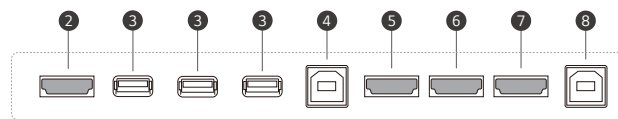

## DIMENSION

(unit: mm)

86"

75"

65"

## CONNECTIVITY

Front

Side

Bottom

- 1 USB 2.0
- 2 HDMI OUT
- 3 USB 3.0

- 4 TOUCH OUT 1
- 5 HDMI IN 1
- 6 HDMI IN 2

- 7 HDMI IN 3
- 8 TOUCH OUT 2
- 9 VGA

- 10 AUDIO IN
- 11 SPDIF
- 12 RS232C IN