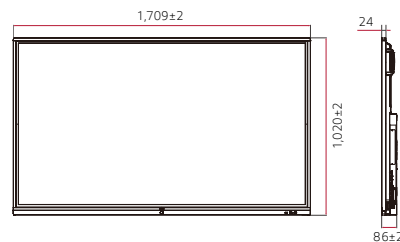

# PRODUCT INFORMATION

\* 86 inch

## TR3BF/G Series

Display	Inch	86" / 75" / 65"
	Resolution	3,840 × 2,160 (UHD)
	Resolution (Android)	3,840 × 2,160 (UHD)
	Gap Between Cover Glass and Open Cell	< 1 mm
	Brightness (w/ Glass)	(Typ.) 330, 330, 350 nit
Touch	Brightness (wo Glass)	(Typ.) 370, 370, 390 nit
	Touch Type	IR
Connectivity	Multi Touch Point	Max. 20 Points
	Input	HDMI (3), USB 3.0 (3), USB 2.0 (3), RGB (1), Audio (1), RS232 (1), RJ45 (1)
	Output	HDMI Out (1), Audio (1), Touch USB (2)

## DIMENSION

(unit: mm)

86"

75"

65"